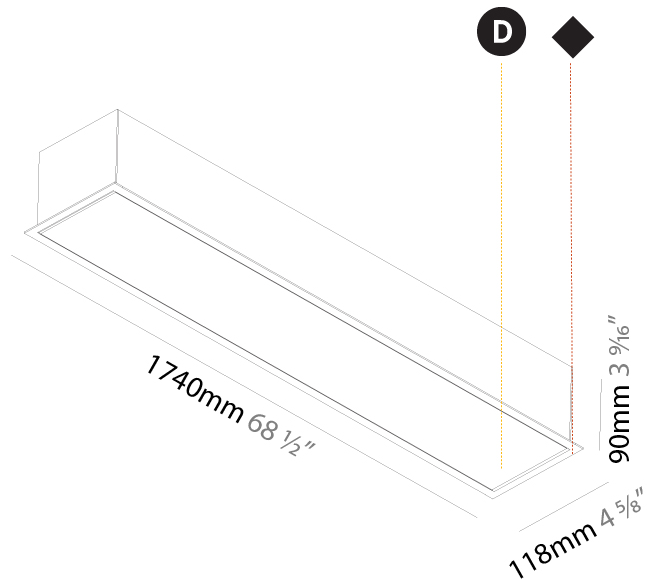

GENERAL

Series: Idaho
Subseries: Idaho 100
Brand: Prolicht
Division: Architectural
Mounting Type: Recessed
Mounting Location: Ceiling
Subcategory: Profile

PHYSICAL

Shape: Rectangle
Length (mm): 1740
Length (in): 68 1/2
Width (mm): 118
Width (in): 4 5/8
Height (mm): 90
Height (in): 3 9/16
Ceiling Thickness (mm): 10 / 12.5 / 15 / 25 / 30
Ceiling Thickness (in): 3/8 or 1/2 or 9/16 or 1 or 1 3/16
Min. Recessing Depth (mm): 145
Min. Recessing Depth (in): 5 11/16
Light Distribution: Direct
Weight (kg): 8.078
Weight (lbs): 17.77
Diffuser: PMMA - Opal or Micro-Prism
Fixture Finish: ANA / SSR / BKV / CWI / CRY / HAB / MSR / UFT / ITA / RUA / OGR / FTG / MYG / RWR / LOD / PUS / FRO / FUP / KIA / POP / BLS / SPG / MEY / GOH / GUM / CHC / COM / ABZ / JAG / OBR / MOS / ROR
Fixture Material: Aluminum
Cut-out Measurements: 1730mm / 68 1/8" x 107mm / 4 3/16"

ELECTRICAL

Lamp Type: LED (Zhaga Standard)
Input Wattage (W): 30
Total Output Wattage (W): 24
Dimming: Non-Dimming / Phase Dimming (120Vac only) / 0-10V Dimming
Driver Included: Yes
Driver Location: Integrated
Driver Type: Constant Current - 120 / 277Vac
Driver Class: Class 2
Input Voltage (V): 120 - 277
Constant Current (MA): 350

LED

Color Temperature (°K): 3000 / 3500 / 4000
Max. Delivered Lumen (lm): 3020 / 3126 / 3190
CRI: >80 CRI
Lamp Life (hrs): 50000

OPTICAL

RATINGS AND CERTIFICATIONS

Certified By: Certified for North American Standards
IP rating: IP20