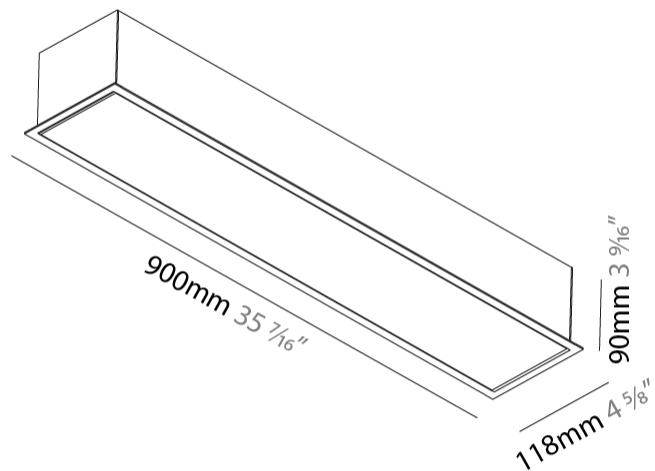

GENERAL

Series: Idaho
Subseries: Idaho 100
Brand: Prolicht
Division: Architectural
Mounting Type: Recessed
Mounting Location: Ceiling
Subcategory: Profile

PHYSICAL

Shape: Rectangle
Length (mm): 900
Length (in): 35 7/16
Width (mm): 118
Width (in): 4 5/8
Height (mm): 90
Height (in): 3 9/16
Ceiling Thickness (mm): 10 / 12.5 / 15 / 25 / 30
Ceiling Thickness (in): 3/8 or 1/2 or 9/16 or 1 or 1 3/16
Min. Recessing Depth (mm): 145
Min. Recessing Depth (in): 5 11/16
Light Distribution: Direct
Weight (kg): 4.362
Weight (lbs): 9.6
Diffuser: PMMA - Opal or Micro-Prism
Fixture Finish: ANA / SSR / BKV / CWI / CRY / HAB / MSR / UFT / ITA / RUA / OGR / FTG / MYG / RWR / LOD / PUS / FRO / FUP / KIA / POP / BLS / SPG / MEY / GOH / GUM / CHC / COM / ABZ / JAG / OBR / MOS / ROR
Fixture Material: Aluminum
Cut-out Measurements: 890mm / 35 1/16" x 107mm / 4 3/16"

ELECTRICAL

Lamp Type: LED (Zhaga Standard)
Input Wattage (W): 15
Total Output Wattage (W): 12
Dimming: Non-Dimming / Phase Dimming (120Vac only) / 0-10V Dimming
Driver Included: Yes
Driver Location: Integrated
Driver Type: Constant Current - 120 / 277Vac
Driver Class: Class 2
Input Voltage (V): 120 - 277
Constant Current (MA): 350

LED

Color Temperature (°K): 3000 / 3500 / 4000
Nominal Lumen (lm): 1510 / 1568 / 1600
CRI: >80 CRI
Lamp Life (hrs): 50000

OPTICAL

RATINGS AND CERTIFICATIONS

Certified By: Certified for North American Standards
IP rating: IP20