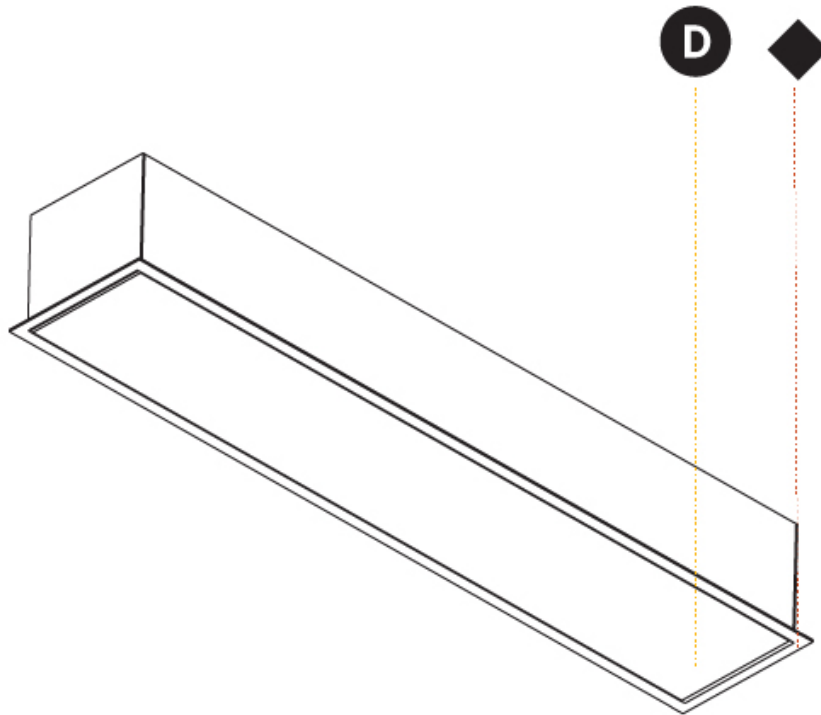

A35680-

PROJECT	_____
TYPE	_____
SPECIFIER	_____
QUANTITY	_____
DATE	_____

A