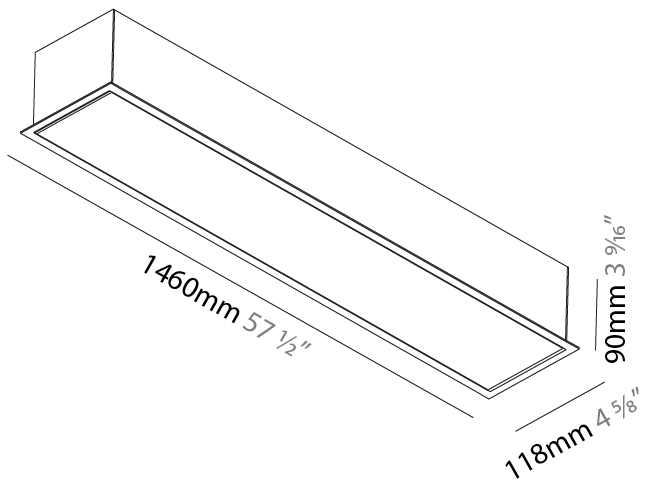

GENERAL

Series: Idaho
Subseries: Idaho 100
Brand: Prolicht
Division: Architectural
Mounting Type: Recessed
Mounting Location: Ceiling
Subcategory: Profile

PHYSICAL

Shape: Rectangle
Length (mm): 1460
Length (in): 57 1/2
Width (mm): 118
Width (in): 4 5/8
Height (mm): 90
Height (in): 3 9/16
Ceiling Thickness (mm): 10 / 12.5 / 15 / 25 / 30
Ceiling Thickness (in): 3/8 or 1/2 or 9/16 or 1 or 1 3/16
Min. Recessing Depth (mm): 145
Min. Recessing Depth (in): 5 11/16
Light Distribution: Direct
Weight (kg): 6.771
Weight (lbs): 14.90
Diffuser: PMMA - Opal or Micro-Prism
Fixture Finish: ANA / SSR / BKV / CWI / CRY / HAB / MSR / UFT / ITA / RUA / OGR / FTG / MYG / RWR / LOD / PUS / FRO / FUP / KIA / POP / BLS / SPG / MEY / GOH / GUM / CHC / COM / ABZ / JAG / OBR / MOS / ROR
Fixture Material: Aluminum
Cut-out Measurements: 1450mm / 57 1/16" x 107mm / 4 3/16"

ELECTRICAL

Lamp Type: LED (Zhaga Standard)
Input Wattage (W): 25
Total Output Wattage (W): 20
Dimming: Non-Dimming / Phase Dimming (120Vac only) / 0-10V Dimming
Driver Included: Yes
Driver Location: Integrated
Driver Type: Constant Current - 120 / 277Vac
Driver Class: Class 2
Input Voltage (V): 120 - 277
Constant Current (MA): 350

LED

Color Temperature (°K): 3000 / 3500 / 4000
Max. Delivered Lumen (lm): 2520 / 2607 / 2660
CRI: >80 CRI
Lamp Life (hrs): 50000

OPTICAL

RATINGS AND CERTIFICATIONS

Certified By: Certified for North American Standards
IP rating: IP20