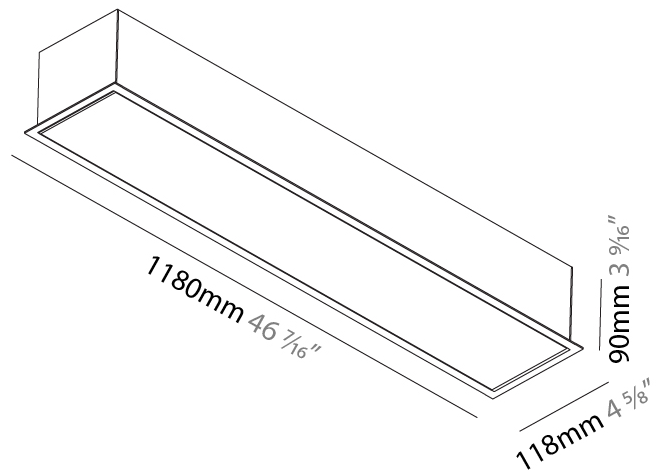

GENERAL

Series: Idaho
Subseries: Idaho 100
Brand: Prolicht
Division: Architectural
Mounting Type: Recessed
Mounting Location: Ceiling
Subcategory: Profile

PHYSICAL

Shape: Rectangle
Length (mm): 1180
Length (in): 46 7/16
Width (mm): 118
Width (in): 4 5/8
Height (mm): 90
Height (in): 3 9/16
Ceiling Thickness (mm): 10 / 12.5 / 15 / 25 / 30
Ceiling Thickness (in): 3/8 or 1/2 or 9/16 or 1 or 1 3/16
Min. Recessing Depth (mm): 145
Min. Recessing Depth (in): 5 11/16
Light Distribution: Direct
Weight (kg): 5.556
Weight (lbs): 12.22
Diffuser: PMMA - Opal or Micro-Prism
Fixture Finish: ANA / SSR / BKV / CWI / CRY / HAB / MSR / UFT / ITA / RUA / OGR / FTG / MYG / RWR / LOD / PUS / FRO / FUP / KIA / POP / BLS / SPG / MEY / GOH / GUM / CHC / COM / ABZ / JAG / OBR / MOS / ROR
Fixture Material: Aluminum
Cut-out Measurements: 1170mm / 46 1/16" x 107mm / 4 3/16"

ELECTRICAL

Lamp Type: LED (Zhaga Standard)
Input Wattage (W): 20
Total Output Wattage (W): 16
Dimming: Non-Dimming / Phase Dimming (120Vac only) / 0-10V Dimming
Driver Included: Yes
Driver Location: Integrated
Driver Type: Constant Current - 120 / 277Vac
Driver Class: Class 2
Input Voltage (V): 120 - 277
Constant Current (MA): 350

LED

Color Temperature (°K): 3000 / 3500 / 4000
Max. Delivered Lumen (lm): 2010 / 2087 / 2130
CRI: >80 CRI
Lamp Life (hrs): 50000

OPTICAL

RATINGS AND CERTIFICATIONS

Certified By: Certified for North American Standards
IP rating: IP20