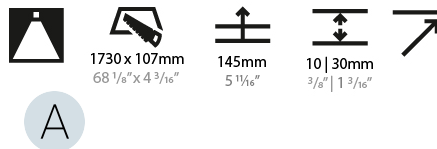

GENERAL

Series: Idaho
Subseries: Idaho 100
Brand: Prolicht
Division: Architectural
Mounting Type: Recessed
Mounting Location: Ceiling
Subcategory: Profile

PHYSICAL

Shape: Rectangle
Length (mm): 1740
Length (in): 68 1/2
Width (mm): 118
Width (in): 4 5/8
Height (mm): 90
Height (in): 3 9/16
Ceiling Thickness (mm): 10 / 12.5 / 15 / 25 / 30
Ceiling Thickness (in): 3/8 or 1/2 or 9/16 or 1 or 1 3/16
Min. Recessing Depth (mm): 145
Min. Recessing Depth (in): 5 11/16
Light Distribution: Direct
Weight (kg): 8.078
Weight (lbs): 17.77
Diffuser: PMMA - Opal or Micro-Prism
Fixture Finish: ANA / SSR / BKV / CWI / CRY / HAB / MSR / UFT / ITA / RUA / OGR / FTG / MYG / RWR / LOD / PUS / FRO / FUP / KIA / POP / BLS / SPG / MEY / GOH / GUM / CHC / COM / ABZ / JAG / OBR / MOS / ROR
Fixture Material: Aluminum
Cut-out Measurements: 1730mm / 68 1/8" x 107mm / 4 3/16"

ELECTRICAL

Lamp Type: LED (Zhaga Standard)
Input Wattage (W): 30
Total Output Wattage (W): 24
Dimming: Non-Dimming / Phase Dimming (120Vac only) / 0-10V Dimming
Driver Included: Yes
Driver Location: Integrated
Driver Type: Constant Current - 120 / 277Vac
Driver Class: Class 2
Input Voltage (V): 120 - 277
Constant Current (MA): 350

LED

Color Temperature (°K): 3000 / 3500 / 4000
Max. Delivered Lumen (lm): 3020 / 3126 / 3190
CRI: >80 CRI
Lamp Life (hrs): 50000

OPTICAL

RATINGS AND CERTIFICATIONS

Certified By: Certified for North American Standards
IP rating: IP20