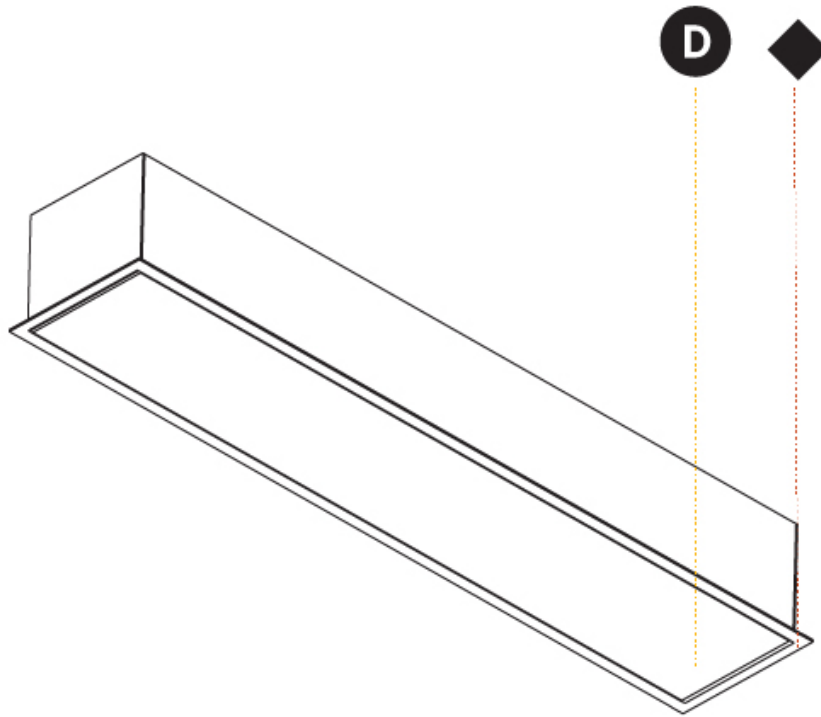

A35681-

PROJECT _____

TYPE _____

SPECIFIER _____

QUANTITY _____

DATE _____

A