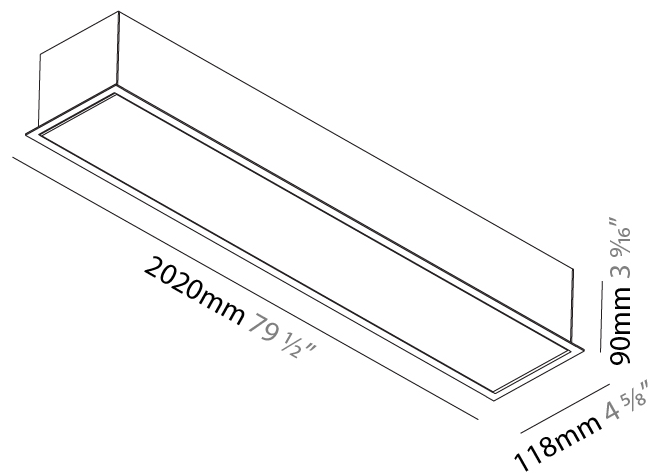

GENERAL

Series: Idaho
Subseries: Idaho 100
Brand: Prolicht
Division: Architectural
Mounting Type: Recessed
Mounting Location: Ceiling
Subcategory: Profile

PHYSICAL

Shape: Rectangle
Length (mm): 2020
Length (in): 79 1/2
Width (mm): 118
Width (in): 4 5/8
Height (mm): 90
Height (in): 3 9/16
Ceiling Thickness (mm): 10 / 12.5 / 15 / 25 / 30
Ceiling Thickness (in): 3/8 or 1/2 or 9/16 or 1 or 1 3/16
Min. Recessing Depth (mm): 145
Min. Recessing Depth (in): 5 11/16
Light Distribution: Direct
Weight (kg): 9.296
Weight (lbs): 20.45
Diffuser: PMMA - Opal or Micro-Prism
Fixture Finish: ANA / SSR / BKV / CWI / CRY / HAB / MSR / UFT / ITA / RUA / OGR / FTG / MYG / RWR / LOD / PUS / FRO / FUP / KIA / POP / BLS / SPG / MEY / GOH / GUM / CHC / COM / ABZ / JAG / OBR / MOS / ROR
Fixture Material: Aluminum
Cut-out Measurements: 2010mm / 79 1/8" x 107mm / 4 3/16"

ELECTRICAL

Lamp Type: LED (Zhaga Standard)
Input Wattage (W): 35
Total Output Wattage (W): 28
Dimming: Non-Dimming / Phase Dimming (120Vac only) / 0-10V Dimming
Driver Included: Yes
Driver Location: Integrated
Driver Type: Constant Current - 120 / 277Vac
Driver Class: Class 2
Input Voltage (V): 120 - 277
Constant Current (MA): 350

LED

Color Temperature (°K): 3000 / 3500 / 4000
Max. Delivered Lumen (lm): 3520 / 3646 / 3720
CRI: >80 CRI
Lamp Life (hrs): 50000

OPTICAL

RATINGS AND CERTIFICATIONS

Certified By: Certified for North American Standards
IP rating: IP20