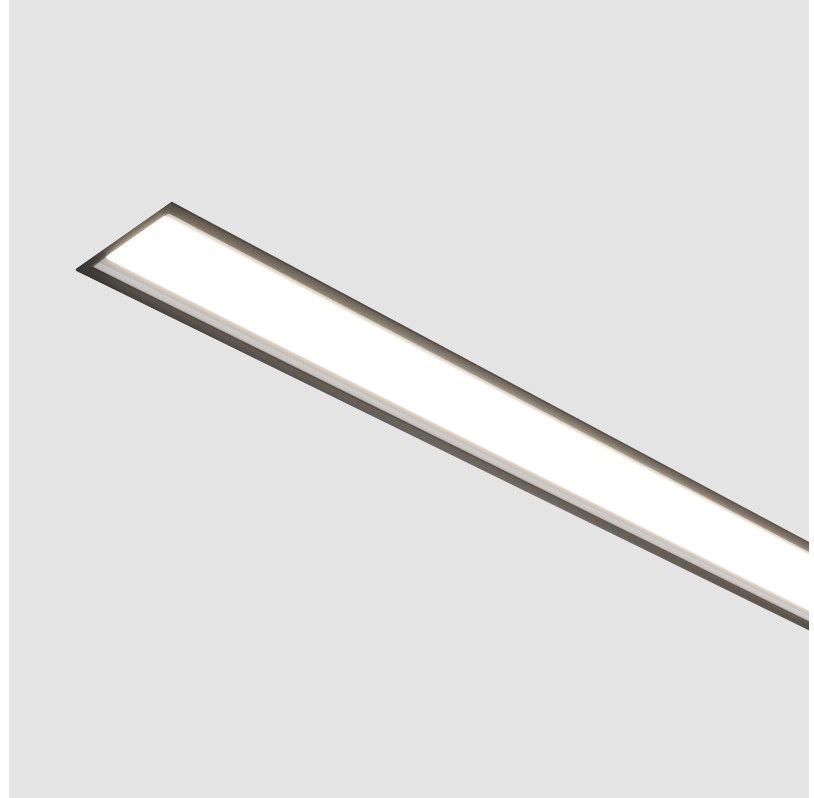

GENERAL

Series: Idaho
Subseries: Idaho 100
Brand: Prolicht
Division: Architectural
Mounting Type: Recessed
Mounting Location: Ceiling
Subcategory: Profile

PHYSICAL

Shape: Rectangle
Length (mm): 900
Length (in): 35 7/16
Width (mm): 118
Width (in): 4 5/8
Height (mm): 90
Height (in): 3 9/16
Ceiling Thickness (mm): 10 / 12.5 / 15 / 25 / 30
Ceiling Thickness (in): 3/8 or 1/2 or 9/16 or 1 or 1 3/16
Min. Recessing Depth (mm): 145
Min. Recessing Depth (in): 5 11/16
Light Distribution: Direct
Weight (kg): 4.362
Weight (lbs): 9.6
Diffuser: PMMA - Opal or Micro-Prism
Fixture Finish: ANA / SSR / BKV / CWI / CRY / HAB / MSR / UFT / ITA / RUA / OGR / FTG / MYG / RWR / LOD / PUS / FRO / FUP / KIA / POP / BLS / SPG / MEY / GOH / GUM / CHC / COM / ABZ / JAG / OBR / MOS / ROR
Fixture Material: Aluminum
Cut-out Measurements: 890mm / 35 1/16" x 107mm / 4 3/16"

ELECTRICAL

Lamp Type: LED (Zhaga Standard)
Input Wattage (W): 15
Total Output Wattage (W): 12
Dimming: Non-Dimming / Phase Dimming (120Vac only) / 0-10V Dimming
Driver Included: Yes
Driver Location: Integrated
Driver Type: Constant Current - 120 / 277Vac
Driver Class: Class 2
Input Voltage (V): 120 - 277
Constant Current (MA): 350

LED

Color Temperature (°K): 3000 / 3500 / 4000
Nominal Lumen (lm): 1510 / 1568 / 1600
CRI: >80 CRI
Lamp Life (hrs): 50000

OPTICAL

RATINGS AND CERTIFICATIONS

Certified By: Certified for North American Standards
IP rating: IP20