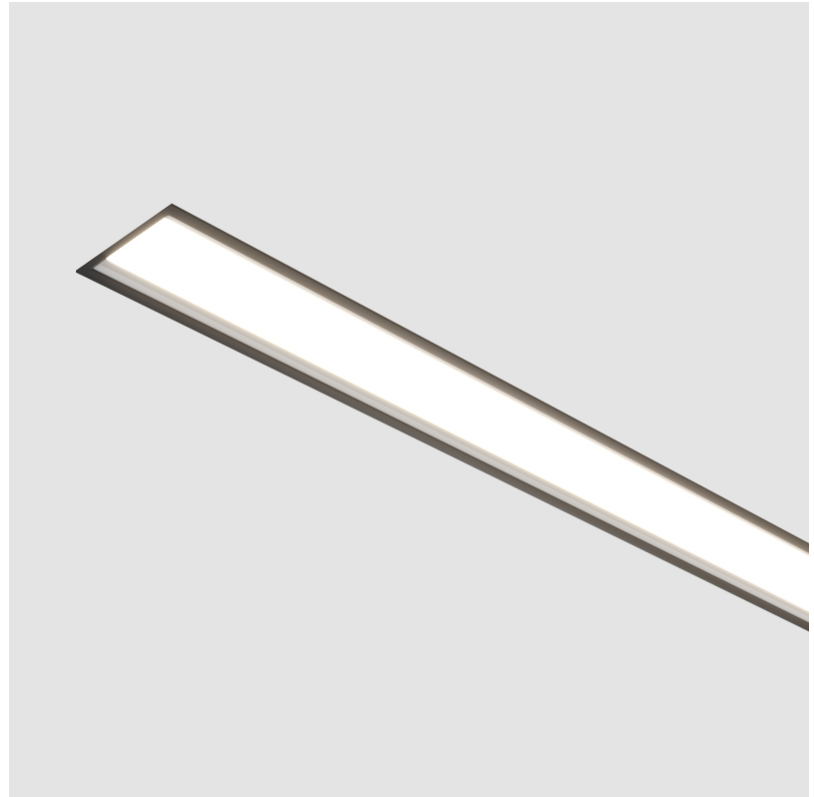

GENERAL

Series: Idaho
Subseries: Idaho 100
Brand: Prolicht
Division: Architectural
Mounting Type: Recessed
Mounting Location: Ceiling
Subcategory: Profile

PHYSICAL

Shape: Rectangle
Length (mm): 2020
Length (in): 79 1/2
Width (mm): 118
Width (in): 4 5/8
Height (mm): 90
Height (in): 3 9/16
Ceiling Thickness (mm): 10 / 12.5 / 15 / 25 / 30
Ceiling Thickness (in): 3/8 or 1/2 or 9/16 or 1 or 1 3/16
Min. Recessing Depth (mm): 145
Min. Recessing Depth (in): 5 11/16
Light Distribution: Direct
Weight (kg): 9.296
Weight (lbs): 20.45
Diffuser: PMMA - Opal or Micro-Prism
Fixture Finish: ANA / SSR / BKV / CWI / CRY / HAB / MSR / UFT / ITA / RUA / OGR / FTG / MYG / RWR / LOD / PUS / FRO / FUP / KIA / POP / BLS / SPG / MEY / GOH / GUM / CHC / COM / ABZ / JAG / OBR / MOS / ROR
Fixture Material: Aluminum
Cut-out Measurements: 2010mm / 79 1/8" x 107mm / 4 3/16"

ELECTRICAL

Lamp Type: LED (Zhaga Standard)
Input Wattage (W): 35
Total Output Wattage (W): 28
Dimming: Non-Dimming / Phase Dimming (120Vac only) / 0-10V Dimming
Driver Included: Yes
Driver Location: Integrated
Driver Type: Constant Current - 120 / 277Vac
Driver Class: Class 2
Input Voltage (V): 120 - 277
Constant Current (MA): 350

LED

Color Temperature (°K): 3000 / 3500 / 4000
Max. Delivered Lumen (lm): 3520 / 3646 / 3720
CRI: >80 CRI
Lamp Life (hrs): 50000

OPTICAL

RATINGS AND CERTIFICATIONS

Certified By: Certified for North American Standards
IP rating: IP20